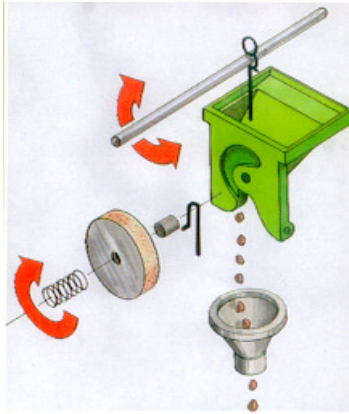

Features:

- One lever controls all seeding rates
- One lever controls all fertiliser rates
- Ratchet action height controls
- Sponge seeding system is gentle on seed and very accurate

“Celebrating over 30 years of sustainable land management.”
Developing innovative solutions and practical methods
for your land productivity, rehabilitation or revegetation.

Kimseed Aitchison Tine Drill – 3000 Series

Seedmatic's Original Baker Boot Design
Vibrating tine with slicing Baker blade coulter creates a smear free, cocoon shaped mini seedbed. Competing plants have their roots pruned while the inverted T slot traps humidity, stimulating germination even in dry soils.

Patented Sponge Feed Sowing Mechanism

There is not a seed that cannot be sown with **KIMSEED** Aitchison's amazing sponge system. Now proven over many thousands of hectares, in many countries, this mechanism will sow with uncanny accuracy, ALL seeds large or small. There is no chance of seed cracking, it is unaffected by vibration, it is inexpensive to replace and easy to clean. The function is so simple. The rotating sponge embeds the seeds which are then pulled down and shouldered against a concentric groove in the seeder casting. Seeds are fed out in a continuous flow.

One Lever Controls All Seeding Rates

New variable speed gearbox combined with the amazing versatility of the sponge seeding system offers unsurpassed seed calibration simplicity. Seeding rates from ½ kg per ha to 350 kg per ha are controlled by a single lever.