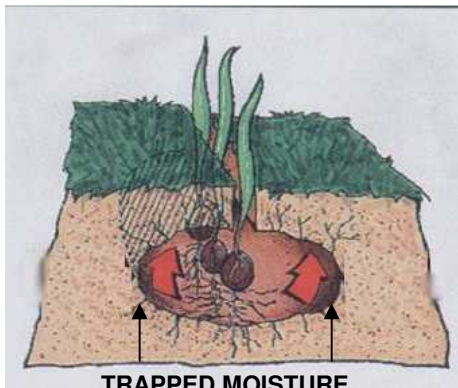

Features:

- One lever controls all seeding rates
- One lever controls all fertiliser rates
- Ratchet action height controls
- Sponge seeding system is gentle on seed and very accurate

“Celebrating over 30 years of sustainable land management.”
Developing innovative solutions and practical methods
for your land productivity, rehabilitation or revegetation.

Kimseed Aitchison Tine Drill – 3000 Series

Seedmatic's Original Baker Boot Design
Vibrating tine with slicing Baker blade coulter creates a smear free, cocoon shaped mini seedbed. Competing plants have their roots pruned while the inverted T slot traps humidity, stimulating germination even in dry soils.

Patented Sponge Feed Sowing Mechanism

There is not a seed that cannot be sown with **KIMSEED** Aitchison's amazing sponge system. Now proven over many thousands of hectares, in many countries, this mechanism will sow with uncanny accuracy, ALL seeds large or small. There is no chance of seed cracking, it is unaffected by vibration, it is inexpensive to replace and easy to clean. The function is so simple. The rotating sponge embeds the seeds which are then pulled down and shouldered against a concentric groove in the seeder casting. Seeds are fed out in a continuous flow.

One Lever Controls All Seeding Rates

New variable speed gearbox combined with the amazing versatility of the sponge seeding system offers unsurpassed seed calibration simplicity. Seeding rates from ½ kg per ha to 350 kg per ha are controlled by a single lever.